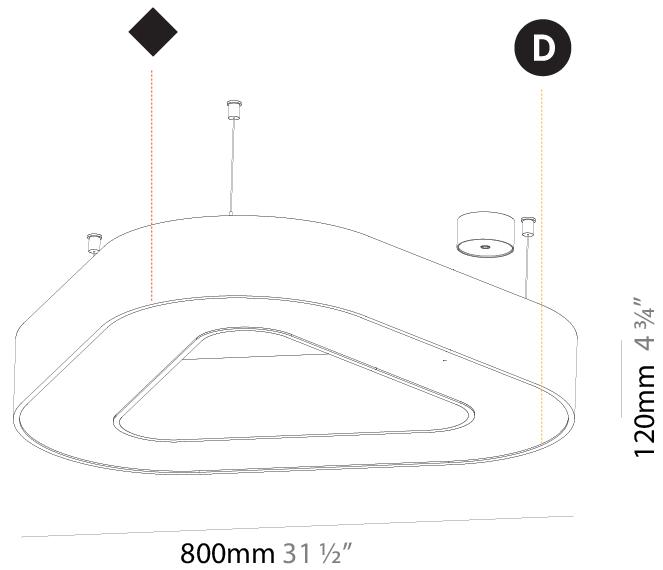

GENERAL

Series: Victory
Brand: Prolicht
Division: Architectural
Mounting Type: Suspension
Mounting Location: Ceiling
Subcategory: Ambient

PHYSICAL

Shape: Abstract
Length (mm): 800
Length (in): 31 1/2
Width (mm): 800
Width (in): 31 1/2
Height (mm): 120
Height (in): 4 3/4
Max. Overall Height (mm): 2120
Max. Overall Height (in): 83 7/16
Light Distribution: Direct / Indirect
Weight (kg): 8.173
Weight (lbs): 18.018
Diffuser: [PMMA - Opal or Micro-Prism](#)
Fixture Finish: [SSR / BKV / CWI / CRY / HAB / UFT / ITA / RUA / FTG / MYG / LOD / PUS / FRO / FUP / KIA / POP / BLS / SPG / MEY / GOH / GUM / CHC / COM / ABZ / JAG / OBR / MOS / ROR](#)
Fixture Material: Aluminum

ELECTRICAL

Lamp Type: LED (Zhaga Standard)
Input Wattage (W): 45
Total Output Wattage (W): 36 / 28.8 (3500K)
Dimming: [Non-Dimming / Phase Dimming (120Vac only) / 0-10V Dimming](#)
Driver Included: Yes
Driver Location: Integrated
Driver Type: Constant Current - 120 / 277Vac
Driver Class: Class 2
Input Voltage (V): 120 - 277
Constant Current (MA): 350 / 900 (3500K)

LED

[Color Temperature (°K): 3000 / 3500 / 4000](#)
Max. Delivered Lumen (lm): 5210 / 5390 / 5500
CRI: >80 CRI
Efficiency (%): 69.8
Lamp Life (hrs): 50000

OPTICAL

RATINGS AND CERTIFICATIONS

Certified By: Certified for North American Standards
IP rating: IP20