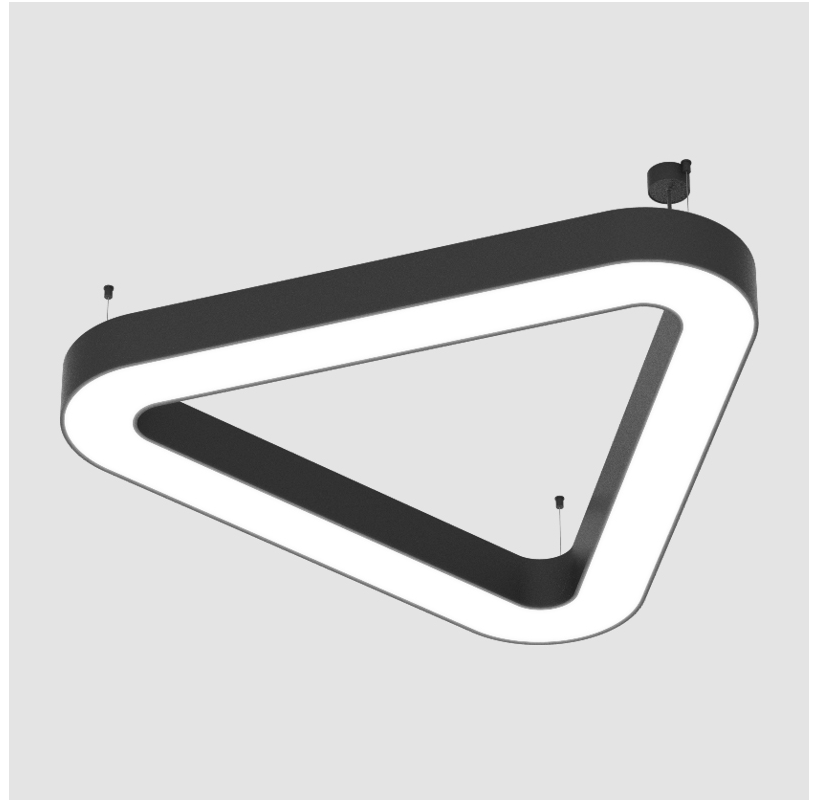

GENERAL

Series: Victory
Brand: Prolicht
Division: Architectural
Mounting Type: Suspension
Mounting Location: Ceiling
Subcategory: Ambient

PHYSICAL

Shape: Abstract
Length (mm): 1400
Length (in): 55 1/8
Width (mm): 1400
Width (in): 55 1/8
Height (mm): 120
Height (in): 4 3/4
Max. Overall Height (mm): 2120
Max. Overall Height (in): 83 7/16
Light Distribution: Direct
Weight (kg): 13.892
Weight (lbs): 30.56
Diffuser: [PMMA - Opal or Micro-Prism](#)
Fixture Finish: [SSR / BKV / CWI / CRY / HAB / UFT / ITA / RUA / FTG / MYG / LOD / PUS / FRO / FUP / KIA / POP / BLS / SPG / MEY / GOH / GUM / CHC / COM / ABZ / JAG / OBR / MOS / ROR](#)
Fixture Material: Aluminum

ELECTRICAL

Lamp Type: LED (Zhaga Standard)
Input Wattage (W): 60
Total Output Wattage (W): 48 / 38.4 (3500K)
Dimming: [Non-Dimming / Phase Dimming (120Vac only) / 0-10V Dimming](#)
Driver Included: Yes
Driver Location: Integrated
Driver Type: Constant Current - 120 / 277Vac
Driver Class: Class 2
Input Voltage (V): 120 - 277
Constant Current (MA): 350 / 1200 (3500K)

LED

[Color Temperature (°K): 3000 / 3500 / 4000](#)
Max. Delivered Lumen (lm): 5540 / 5733 / 5850
CRI: >80 CRI
Efficiency (%): 0.65
Lamp Life (hrs): 50000

OPTICAL

RATINGS AND CERTIFICATIONS

Certified By: Certified for North American Standards
IP rating: IP20