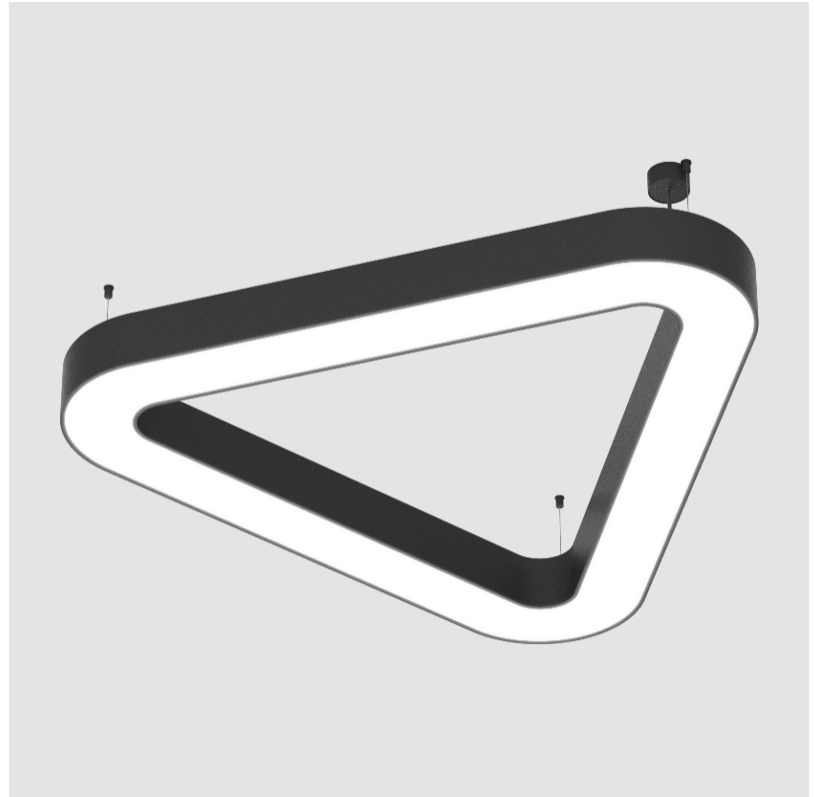

GENERAL

Series: Victory
Brand: Prolicht
Division: Architectural
Mounting Type: Suspension
Mounting Location: Ceiling
Subcategory: Ambient

PHYSICAL

Shape: Abstract
Length (mm): 1400
Length (in): 55 1/8
Width (mm): 1400
Width (in): 55 1/8
Height (mm): 120
Height (in): 4 3/4
Max. Overall Height (mm): 2120
Max. Overall Height (in): 83 7/16
Light Distribution: Direct / Indirect
Weight (kg): 14.359
Weight (lbs): 31.66
Diffuser: PMMA - Opal or Micro-Prism
Fixture Finish: SSR / BKV / CWI / CRY / HAB / UFT / ITA / RUA / FTG / MYG / LOD / PUS / FRO / FUP / KIA / POP / BLS / SPG / MEY / GOH / GUM / CHC / COM / ABZ / JAG / OBR / MOS / ROR
Fixture Material: Aluminum

ELECTRICAL

Lamp Type: LED (Zhaga Standard)
Input Wattage (W): 105
Total Output Wattage (W): 84 / 57.6 (3500K)
Dimming: Non-Dimming / Phase Dimming (120Vac only) / 0-10V Dimming
Driver Included: Yes
Driver Location: Integrated
Driver Type: Constant Current - 120 / 277Vac
Driver Class: Class 2
Input Voltage (V): 120 - 277
Constant Current (MA): 350 / 1200/600 (3500K)

LED

Color Temperature (°K): 3000 / 3500 / 4000
Max. Delivered Lumen (lm): 5540 / 5733 / 5850 Direct / 3830 / 3969 / 4050 Indirect
CRI: >80 CRI
Efficiency (%): 69.8
Lamp Life (hrs): 50000

OPTICAL

RATINGS AND CERTIFICATIONS

Certified By: Certified for North American Standards
IP rating: IP20